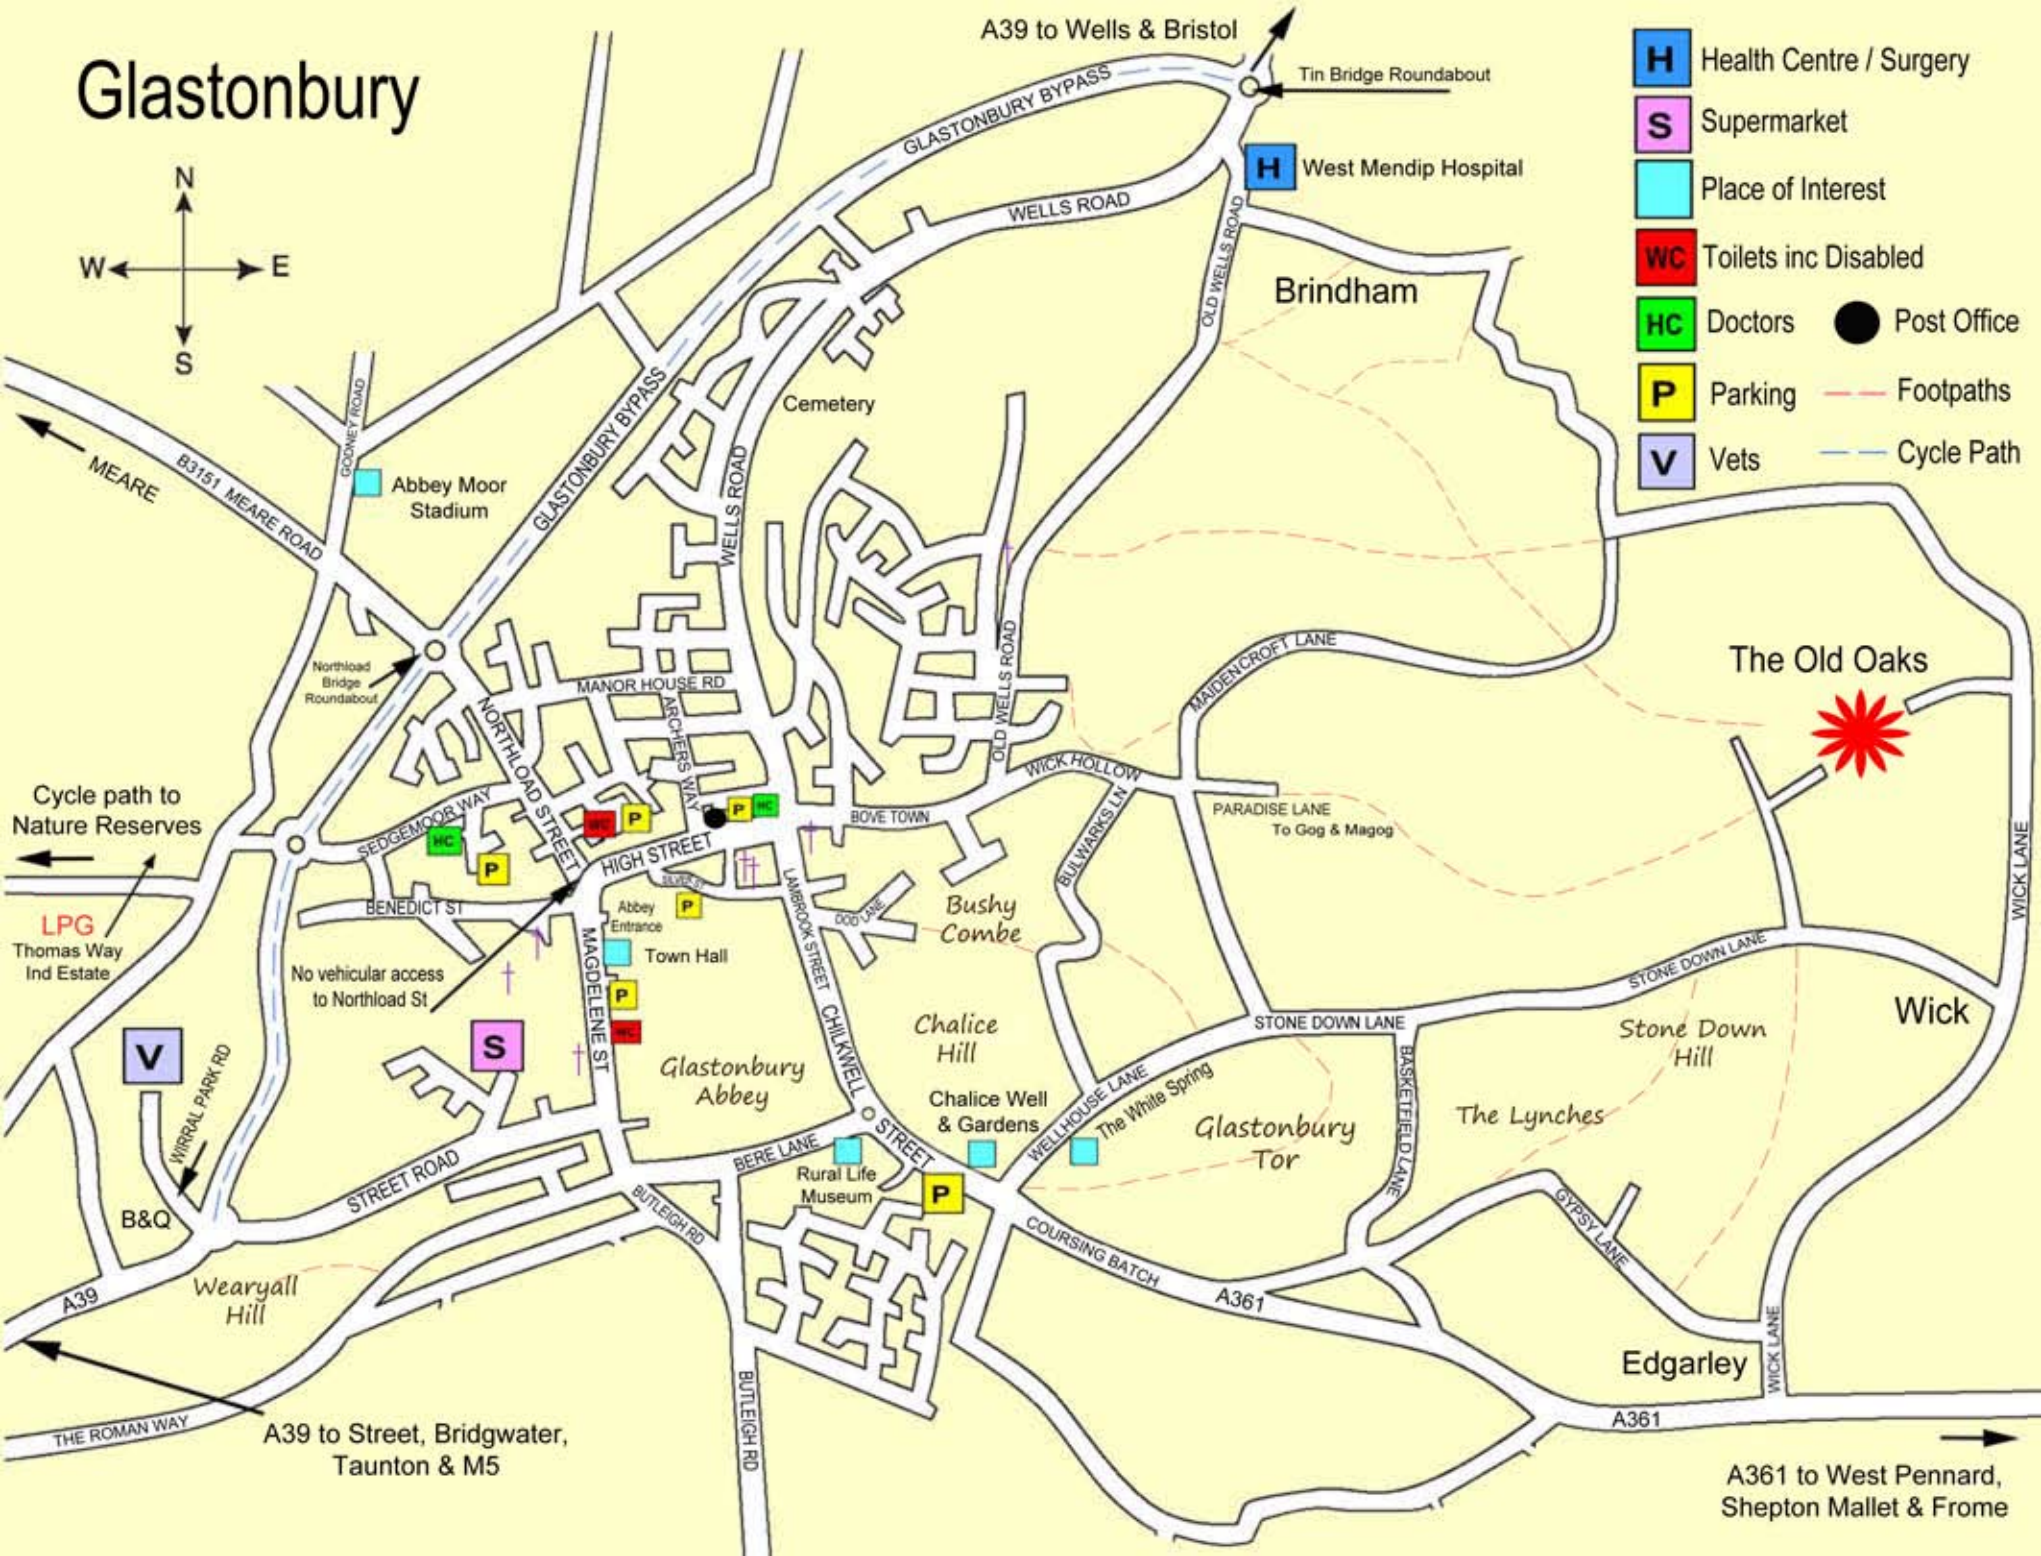

# Glastonbury

- H** Health Centre / Surgery
- S** Supermarket
- Place of Interest
- WC** Toilets inc Disabled
- HC** Doctors
- P** Parking
- V** Vets
- Post Office
- Footpaths
- Cycle Path

A39 to Street, Bridgwater, Taunton & M5

A361 to West Pennard, Shepton Mallet & Frome